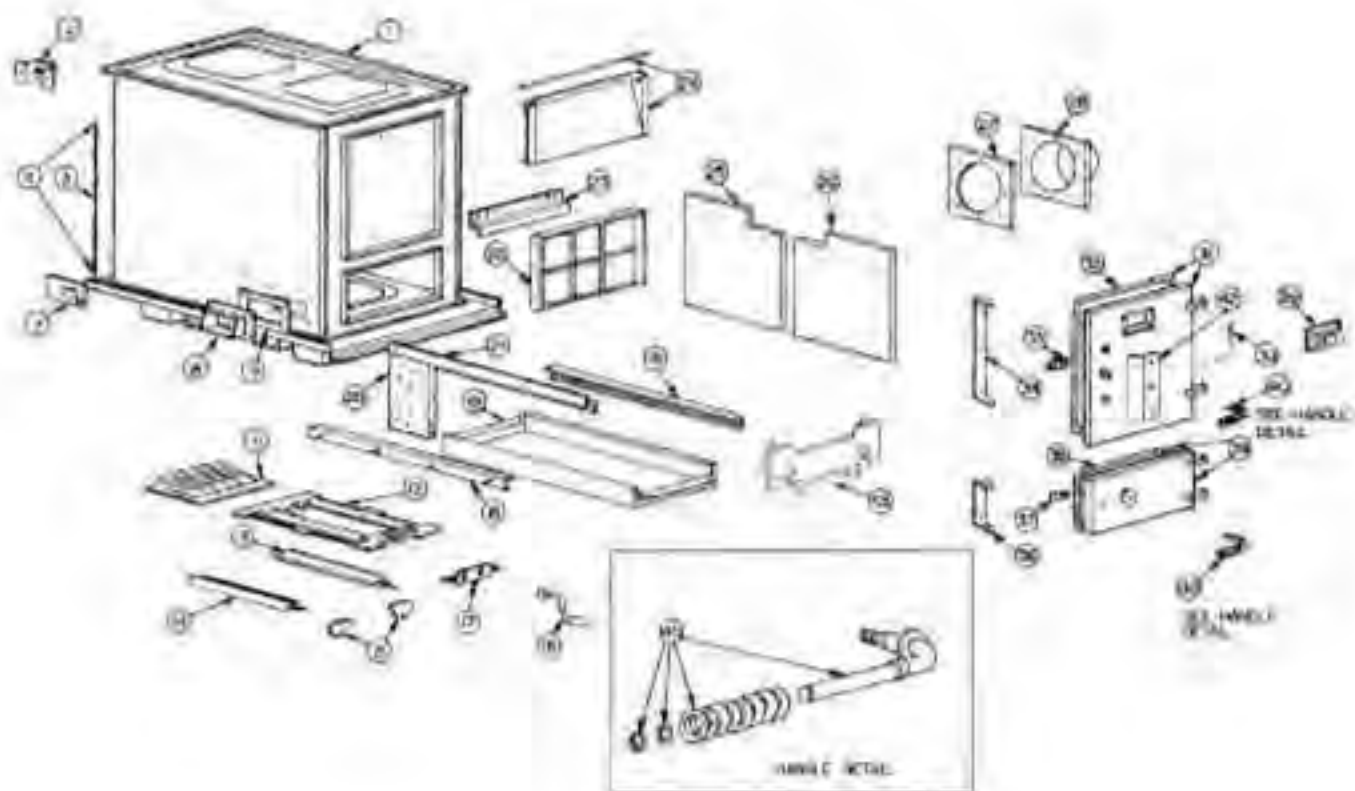

Key	Parts No.	Description	Qty.
1	6922460	Trim and Screen Assembly	1
2	25551TX	Top Front Panel	1
	• 25551B	Top Front Panel (Black)	1
3	851397	Control Plate	1
	• 851728	Control Plate (Black)	1
4	89142	Thermostat Knob	1
5	69221TX	Left Side Cabinet Assembly	1
	• 69221B	Left Side Cabinet Assy. (Black)	1
6	69220TX	Right Side Cabinet Assembly	1
	• 69220B	Right Side Cabinet Assy. (Black)	1
7	69219TX	Cabinet Door Assembly	1
	• 69219B	Cabinet Door Assy. (Black)	1

Key	Parts No.	Description	Qty.
8	89928	Handle Knob	1
9	24893	Latch	1
10	69203TX	Panel Back Assembly	1
	• 25597B	Panel Back Assy. (Black)	1
11	69202TX	Cabinet Top Assembly	1
	• 69202B	Cabinet Top Assy. (Black)	1
12	89925	Top Handle Kit	1
	• 891591	Top Handle Kit (Black)	1
13	24849	Rod & Nut Assembly	1
14	24851	Left & Right Top Brace	2
15	24824	Radiation Shield Kit	1
N/S	891492	Blower Assembly Only*	1

* Blower hardware sold separately

NOTICE: Parts marked with a • are for the black model BCAC.

Key	Parts No.	Description	Qty.
2	69532	Thermostat Assembly	1
3-4	24850	Chain and "S" Hook	2.5 ft
7	692078	Draft Plate Assembly	1
6	24812	Manifold Assembly	1
9	88090	Manifold Gasket	1
11	40383	Grate Extension	1
12	007591R	Grate Frame	1
13	007716R	Right Grate	1
14	007717R	Left Grate	1
15	40415	Grate Cog	2
16	40380	Shaker Handle	1
17	25079	Cog Retainer	1
18	69205	Angle Grate Support Assembly	2
19	69206	Ash Pan Welded	1
20	89066	Firebrick (4/5 x 9)	5
21	40132	Side Brick Retainer	1
22	40385	Rear Liner	1
23	40381	Rear Retainer	1